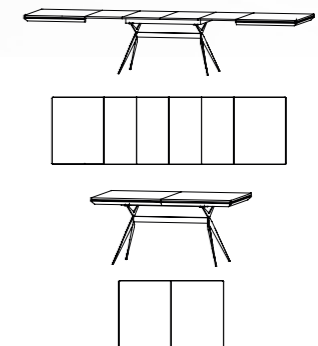

+ MATRIX table

The Matrix is just an aesthetic piece goes beyond. It is part of the space with which you have an emotional bond. The moments you spent together with your friends, family and accompanies you during the hours you spend with your loved ones.

TECHNICAL INFORMATION

TOPS:
ROYAL MARBLE HPL
Touch Feeling Surface

BASE:
• HIGH GLOSS LACQUERS
• EXTRA MATTE LACQUERS

DIMENSIONS

Standart • 160*103*78
Max. Extended • 360*103*78

Sanat, kişisel zevk ve kendini ifade etme arzusuyla ilgilidir. Neyi sevdiğinize sadece siz karar verirsiniz. Evinizdeki her şey mükemmel bir uyum içinde bağlanmalıdır.