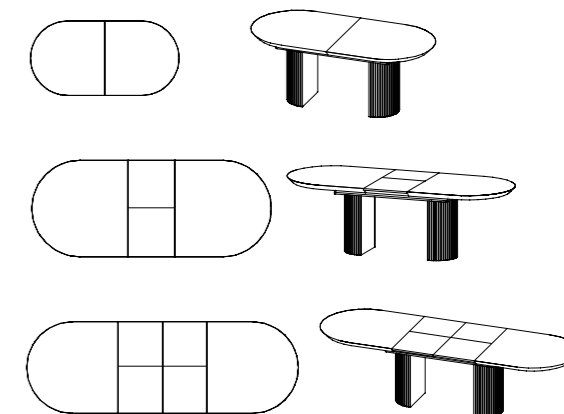

TECHNICAL INFORMATION

DIMENSIONS

Standart • 206x103x78
Max. Extended • 286x103x78