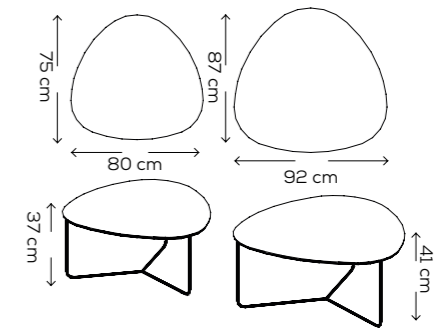

+ MOON Middle Table

The natural world follows its unchanging
course. The design resistly blends basic
forms and materials.