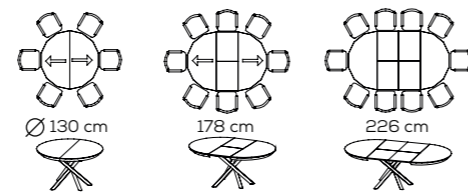

+ SHOT

+ TEMPO

+ OCEAN

+ BAGIMO