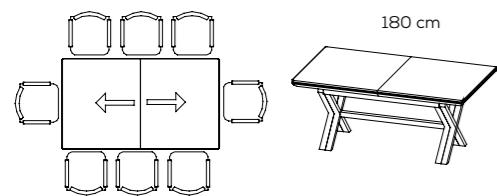

ALL EXTENDABLE VERSIONS

+ EXPRESS