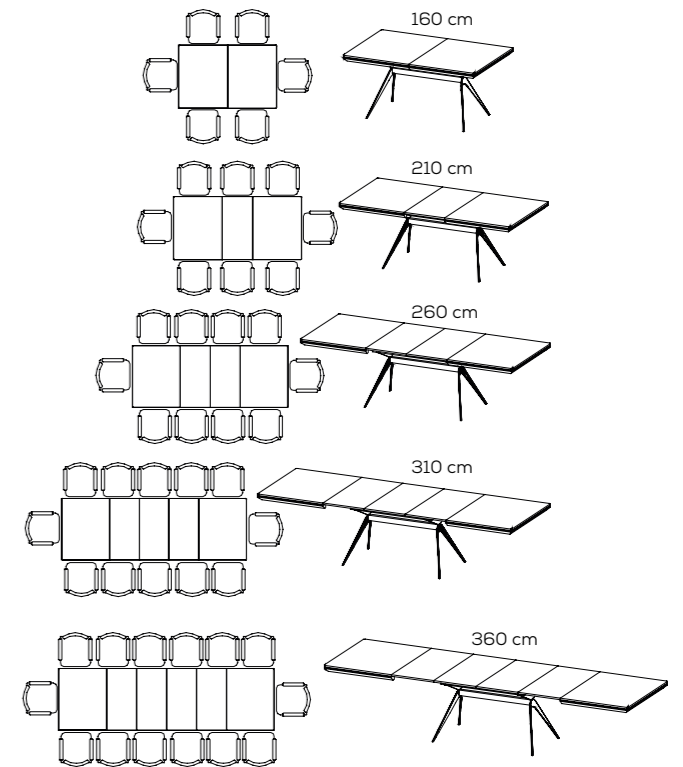

+ KOALA

+ MARIN

+ MATADOR

+ MATRIX

+ QUEEN

+ BEAR