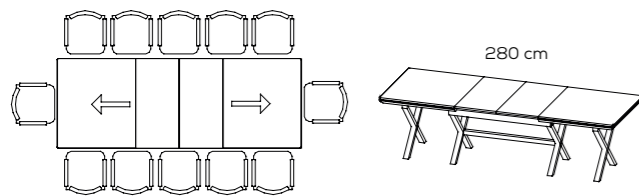

ALL EXTENDABLE VERSIONS

+ EXPRESS