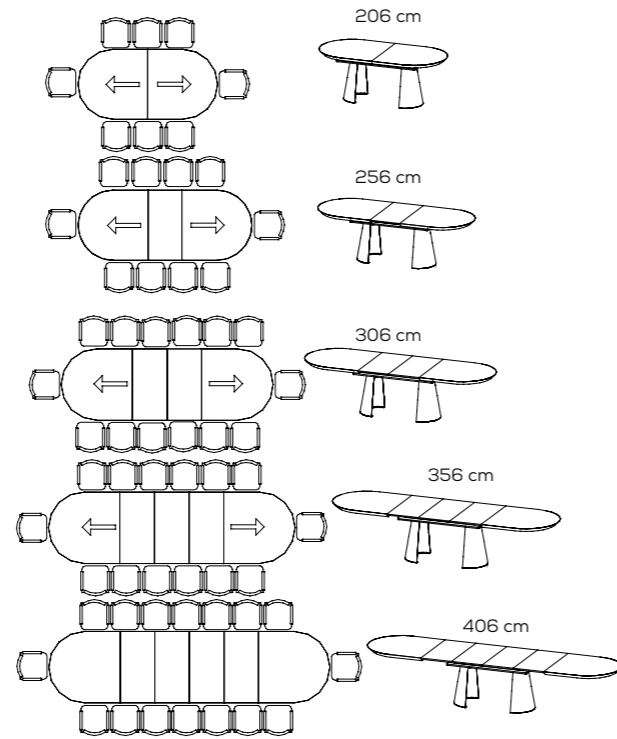

+ KOALA

+ MARIN

+ MATADOR

+ MATRIX

+ QUEEN

+ BEAR