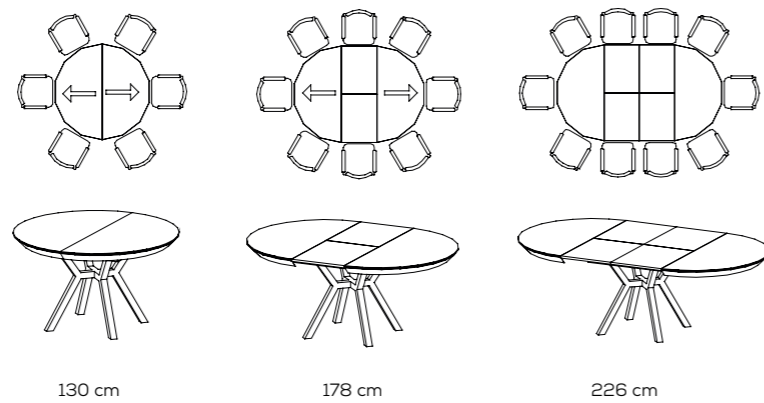

+ KOALA

+ MARIN

+ MATADOR

+ MATRIX

+ QUEEN

+ BEAR