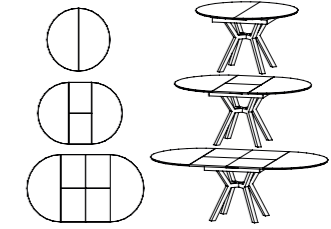

+ MARIN table

Imagine a table, soft like clouds dancing with
the gentle breeze of the wind.
This set is the heart of your dining room.
It offers devotional, quiet elegance.

DIMENSIONS

Standart • 130x130x78
Extended • 230x130x78