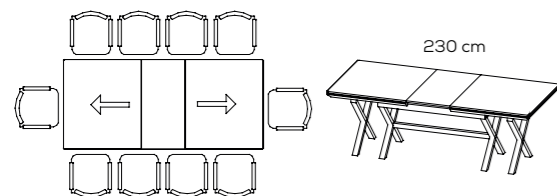

ALL EXTENDABLE VERSIONS

+ EXPRESS