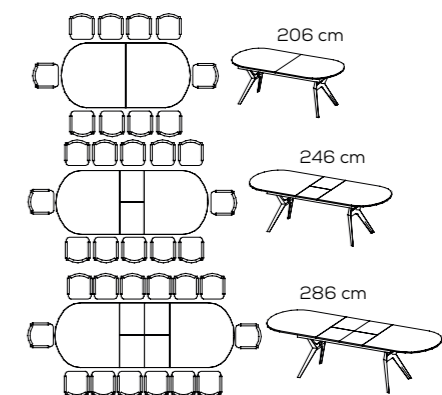

+ KOALA

+ MARIN

+ MATADOR

+ MATRIX

+ QUEEN

+ BEAR