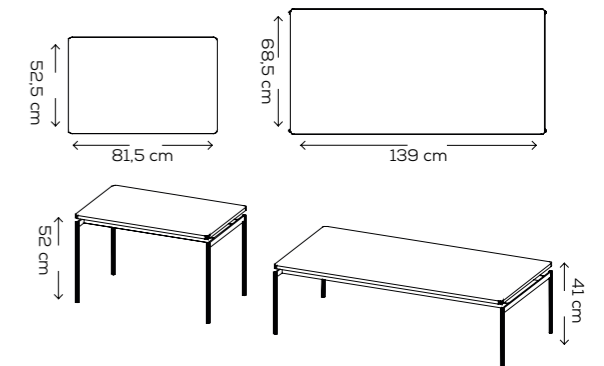

TECHNICAL INFORMATION

TOPS:
LEGNANO

BASE:
• BLACK METAL

TOPS:
BLACK BETON HPL
Touch Feeling Surface