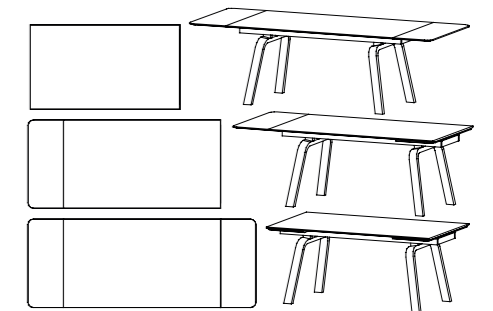

+ QUEEN table

A new dimension that transcends time and
space. Blended textures between an artist's
imagination and reality.

TECHNICAL INFORMATION

TOPS:
SONATA
Shiny Surface

BASE:
• BLACK METAL

DIMENSIONS

Standart • 178*100*78
1 Step Extended • 218*100*78
2 Step Extended • 258*100*78