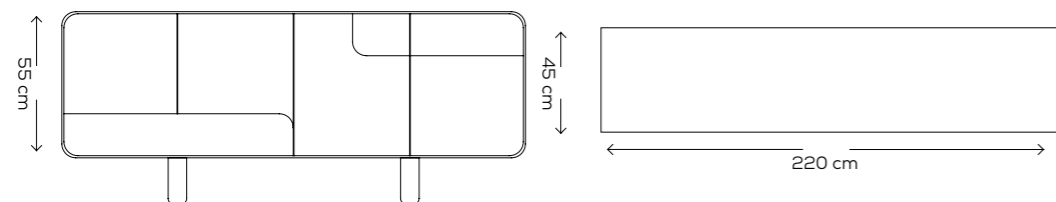

TECHNICAL INFORMATION

ALL EXTENDABLE VERSIONS