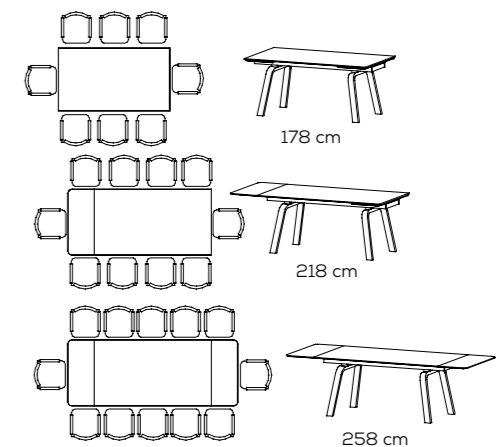

+ KOALA

+ MARIN

+ MATADOR

+ MATRIX

+ QUEEN

+ BEAR