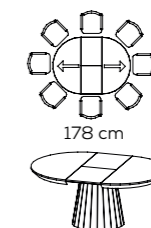

ALL EXTENDABLE VERSIONS

+ EXPRESS

+ PION

+ SIRIUS

+ JAZZ