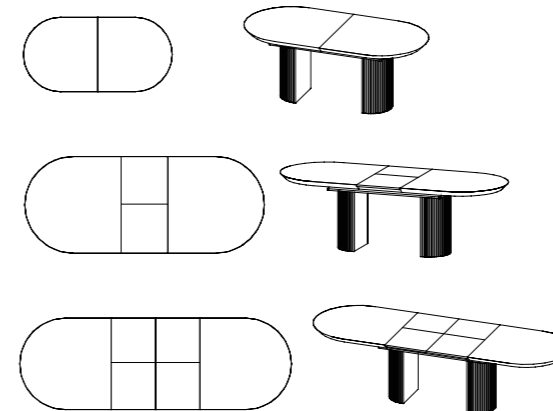

AESTHETIC FORMS UNDERPIN
THE BEAUTY AND COMPLEXITY
OF NATURE.