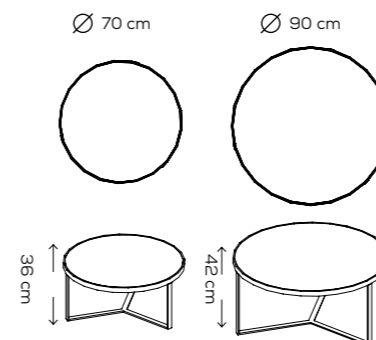

Hayatınızla bütünleşen en ideal tasarımlar özdeş kimlik kuralları ve ironik biçimlerdir, estetik ve dayanıklılık...

The most ideal designs that integrate with your life are identical identity rules and ironic forms, aesthetic and durability...

+ MERCEDES
Middle Table

An eclectic design that reinterprets elements taken from **different philosophical and art cross systems.**

TOPS:
• PURPLE BETON HPL
Touch Feeling Surface
BASE:
• METAL

TOPS:
• BLACK BETON HPL
Touch Feeling Surface
BASE:
• METAL

TOPS:
• RETRO SILVER HPL
Touch Feeling Surface
BASE:
• METAL

TOPS:
• BLACK BETON HPL
Touch Feeling Surface
BASE:
• METAL

TOPS:
• ROYAL MARBLE HPL
Touch Feeling Surface
BASE:
• METAL

TOPS:
• BLACK BETON HPL
Touch Feeling Surface
BASE:
• METAL

TOPS:
• ROYAL MARBLE HPL
Touch Feeling Surface
BASE:
• METAL

TOPS:
• BLACK BETON HPL
Touch Feeling Surface
BASE:
• METAL