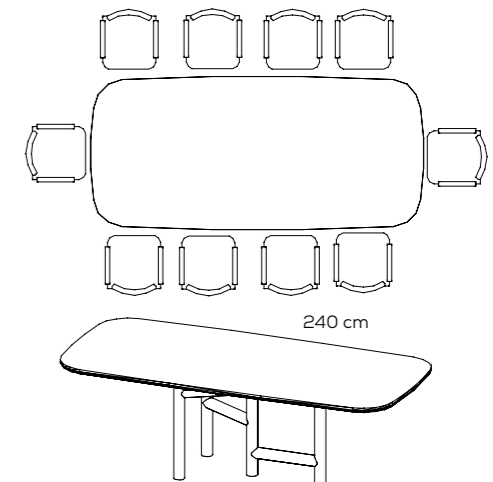

+ PION

+ SIRIUS