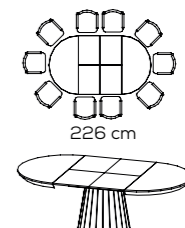

ALL EXTENDABLE VERSIONS

+ EXPRESS

+ PION

+ SIRIUS

+ JAZZ