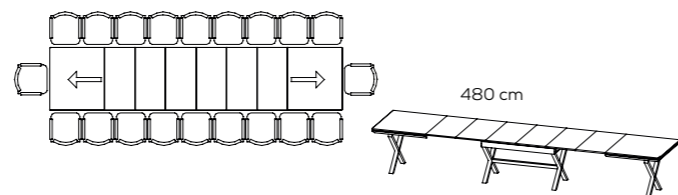

ALL EXTENDABLE VERSIONS

+ EXPRESS