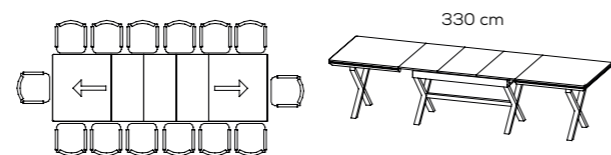

ALL EXTENDABLE VERSIONS

+ EXPRESS