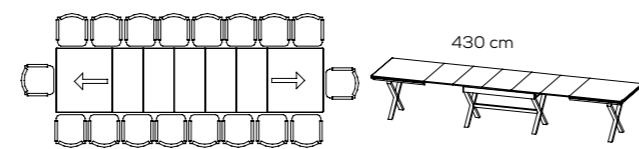

ALL EXTENDABLE VERSIONS

+ EXPRESS