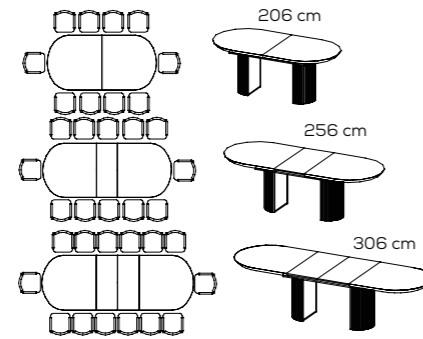

+ SHOT

+ TEMPO

+ OCEAN

+ BAGIMO