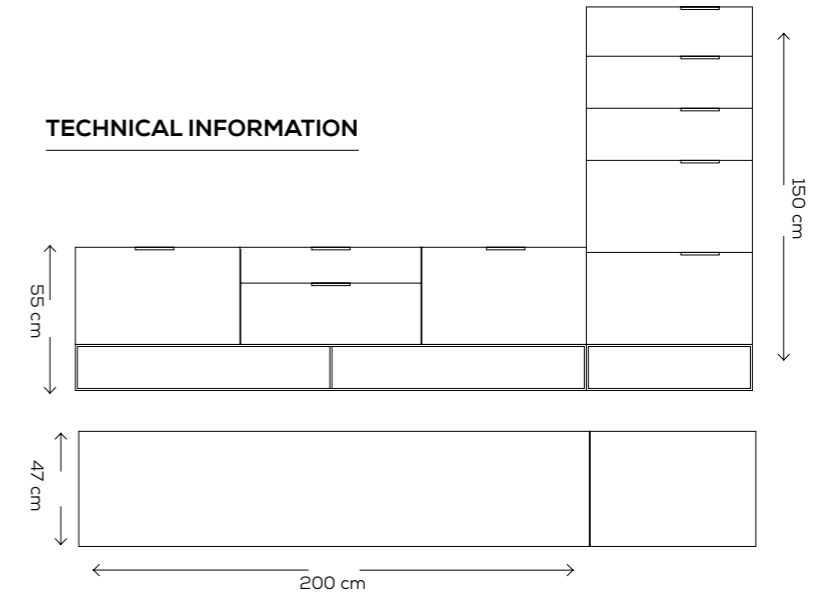

TECHNICAL INFORMATION