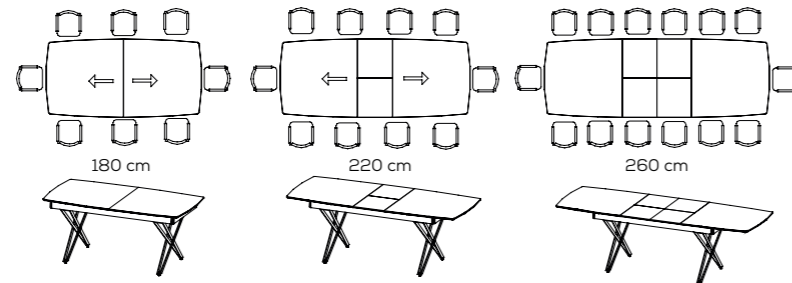

+ SHOT

+ TEMPO

+ OCEAN

+ BAGIMO