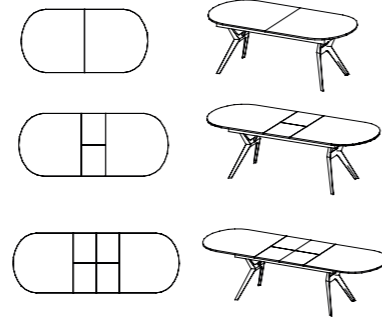

Ahşabın kendine özgü dokusu, her bir mobilyada hikayeler barındırır. Derin renk tonları, mekanı sıcak bir kucaklama içine alırken, doğal desenler Bear'e hayat verir. Her çizgi, her çatlak bir anıyı temsil eder.

+BEAR

table

TECHNICAL INFORMATION

TOPS:
ROYAL MARBLE HPL
Touch Feeling Surface

BASE:
• METAL

The unique texture of wood contains stories in each piece of furniture. Deep color tones envelop the space in a warm embrace, while natural patterns bring Bear to life. Each line, each crack represents a memory.

DIMENSIONS

Standart • 206*103*78
Max. Extended • 286*103*78