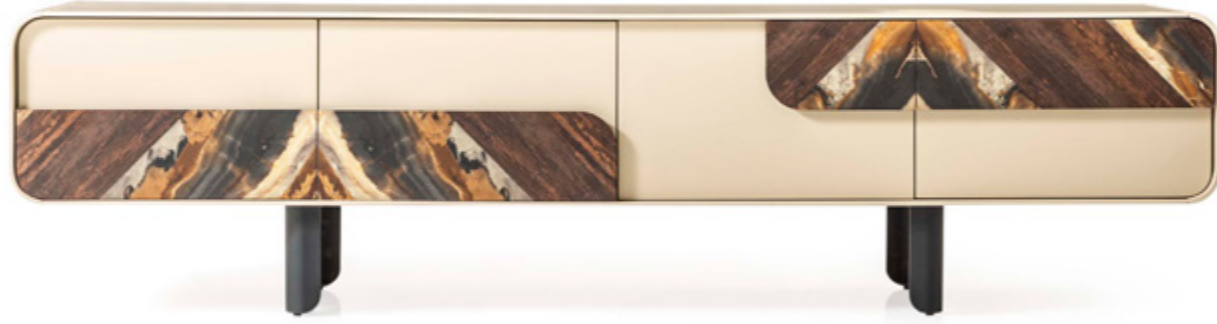

Sirius'un ince ustalığı küçük bir dünyadır.
Kendini tüm yönleriyle ifade eder.
Her detay, tasarımın şekillenmesine katkıda bulunur.

+ SIRIUS tv table

Sirius's fine craftsmanship is a small world.
It expresses itself in all its aspects.
Every detail contributes to shaping the design.