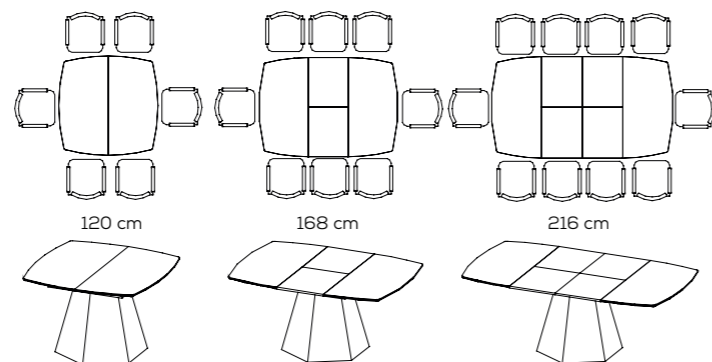

+ KOALA

+ MARIN

+ MATADOR

+ MATRIX

+ QUEEN

+ BEAR