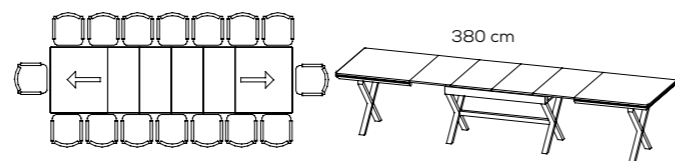

ALL EXTENDABLE VERSIONS

+ EXPRESS