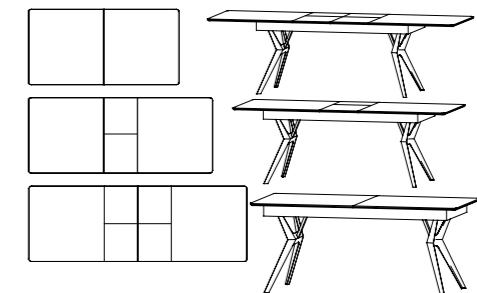

+ EFSUN table

TECHNICAL INFORMATION

TOPS:
LIGHT BETON HPL
Touch Feeling Surface

BASE:
• METAL

TOPS:
PURPLE BETON HPL
Touch Feeling Surface

BASE:
• METAL

DIMENSIONS

Standart • 180*90*78
Extended • 260*90*78