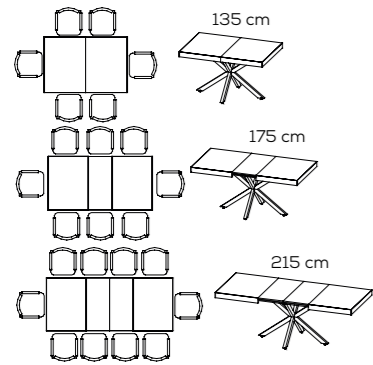

+ SHOT

+ TEMPO

+ OCEAN

+ BAGIMO