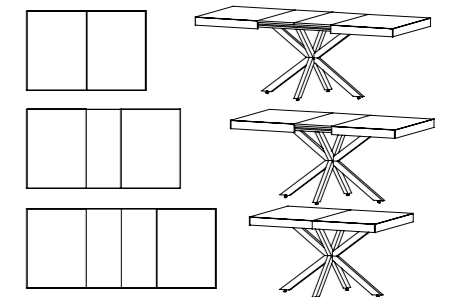

+SHOT table

TECHNICAL INFORMATION

TOP:
• LEGNANO HPL
Touch Feeling Surface

BASE:
• BLACK METAL

DIMENSIONS

Standart • 135*90*78
Extended • 215*90*78

New Colours

+MARIN