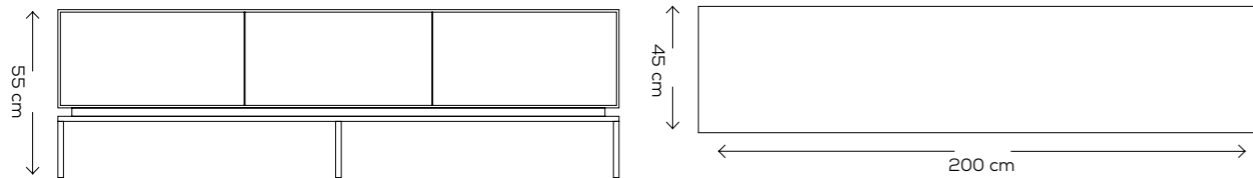

TECHNICAL INFORMATION